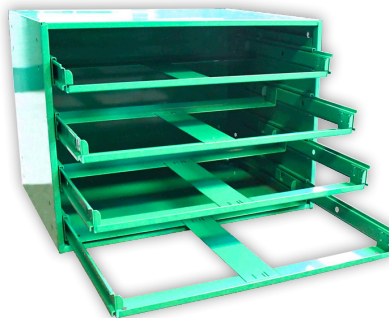

BODY HARDWARE MASTER PROGRAM

Perfect for change-overs and setting up new customers

BODY HARDWARE MASTER PROGRAM 6600BHM

A complete program that provides body shops with 21,000 pieces of the most popular body hardware and specialty fastener items

20 metal drawers, pre-labeled and pre-loaded with Auveco unit package quantities for easy refill

Includes 20 drawers, five 2-96 cabinets, 425 Items & 21,173 Pieces

ADDITIONAL ASSORTMENTS

7 additional metal drawer assortments are available in addition to our Master Program

Mix and match to best suit your body shops' individual needs

CUSTOM PROGRAM 6650BHM

Includes any combination of four drawers from our entire 6600BHM series and one

FREE
2-96 cabinet

MUST select four assortments to qualify for the free cabinet